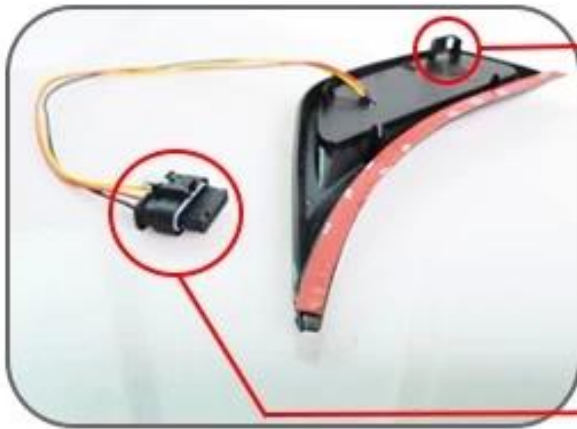

UNIONLUX

JL LED SIDE MARKER SM-JL182

Original Car Buckle
Installation

Direct Plug to
Original Socket
PLUG & PLAY

FIT FOR JEEP WRANGLER 2018-2020

IP65 WATERPROOF

Suitable for various environment conditions

UPGRADE VERSION

FIT FOR JEEP WRANGLE JL 2018-2020

Dual Color Design: Amber for Turing Signal Light, White for Running Light

+300%
BRIGHTNESS

55000hrs
LIFESPAN

70%
ENERGY SAVING